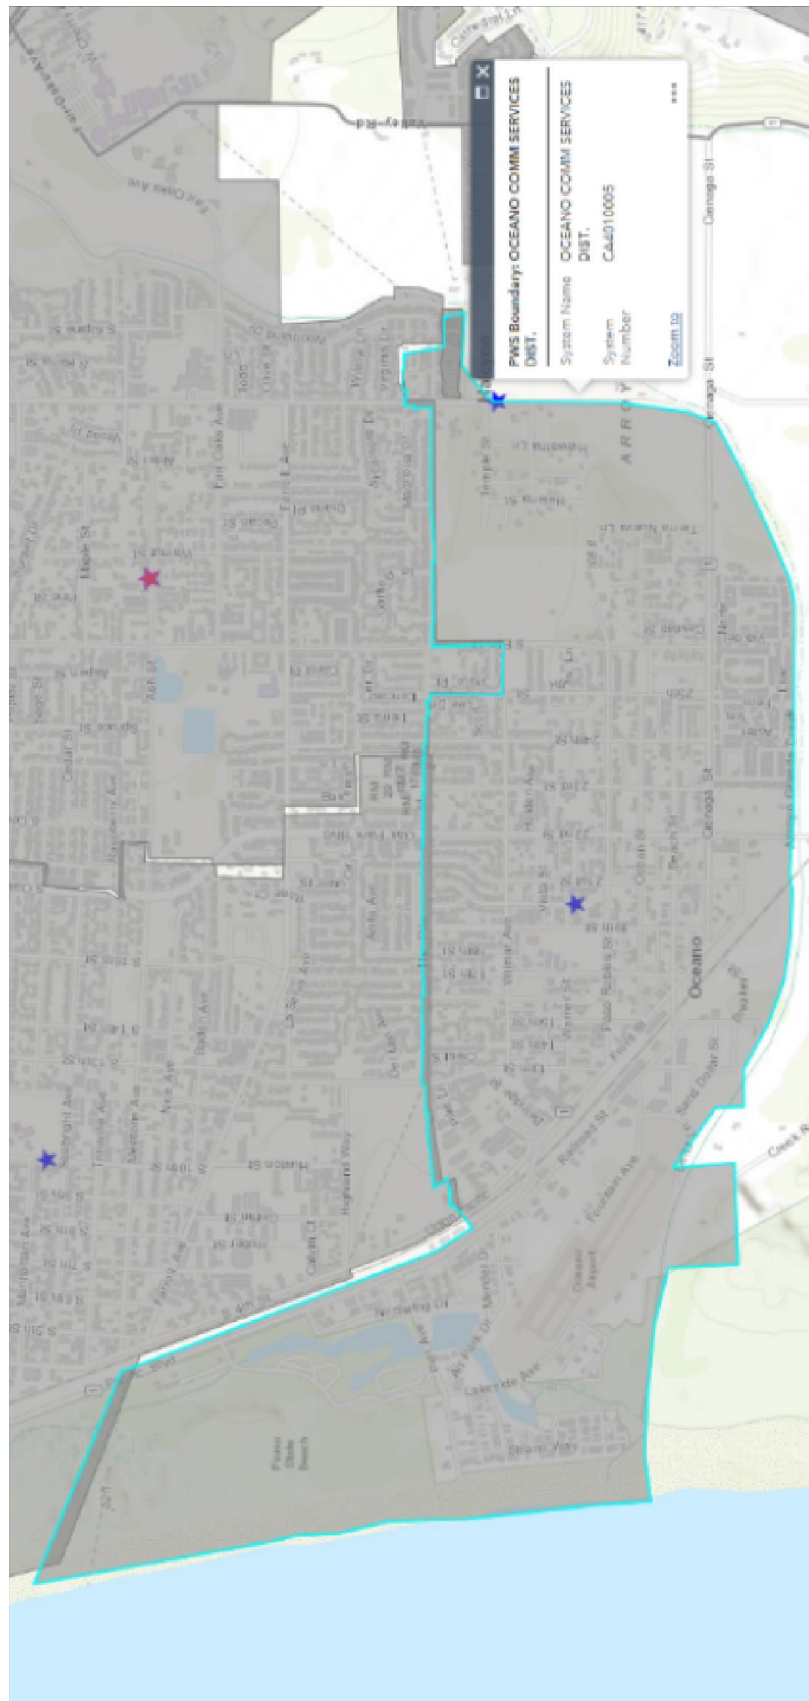

Oceano Community Services District – Service Boundary Map